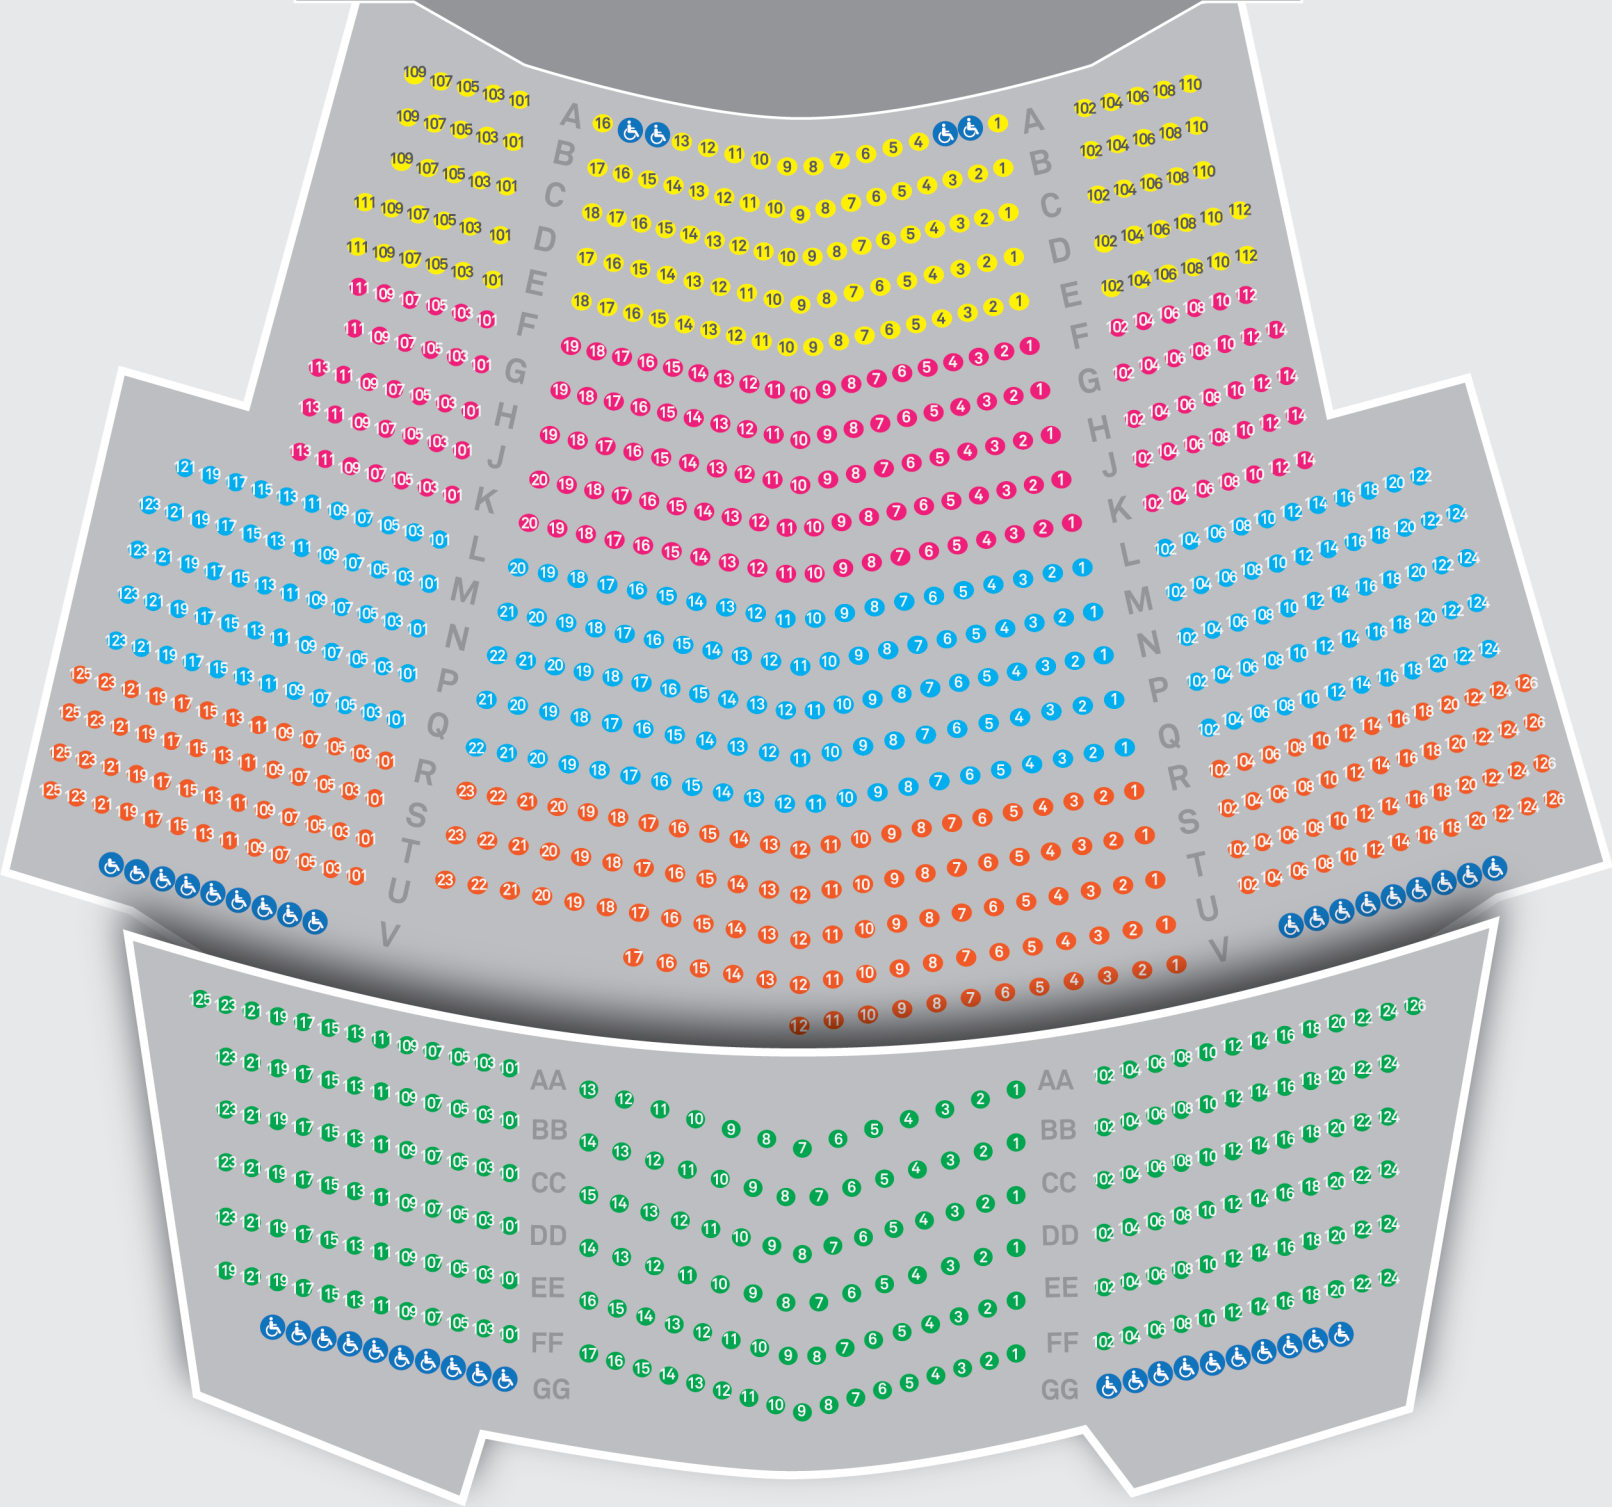

MAIN STAGE

STAGE RIGHT: ODD SEATING: 101, 103, 105...
 STAGE LEFT: EVEN SEATING: 102, 104, 106...

MAIN STAGE

AMES CENTER

-  WHEELCHAIR ACCESSIBLE
-  BALCONY SEATING